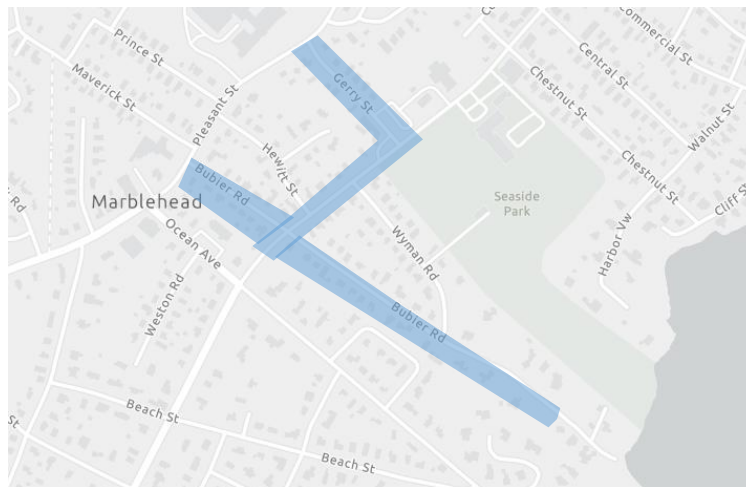

TOWN OF MARBLEHEAD
DEPARTMENT OF PUBLIC WORKS
3 Tower Way, Marblehead, MA 01945

Highway
highway@marbleheadma.gov
(781) 631-1750

Storm Sewer
drains@marbleheadma.gov
(781) 631-1750

Tree
treedept@marbleheadma.gov
(781) 631-2721

Engineering
engineers@marbleheadma.gov
(781) 631-1750

Roadway & Sidewalk Improvements Spring 2026
Construction Update Notice

Work Areas: Bubier Rd, Gerry St, and Atlantic Ave - Gerry to Bubier

Date: May 27, 2026

WEATHER PERMITTING, Town contractor, D & R Paving, will work as follows:

Week of 5/25/2026 (No Work on Memorial Day)	Week of 6/1/2026
● Roadway Milling, Gerry St and Atlantic Ave (Bubier Rd to Gerry St), Thursday 5/28/2026 ● Sidewalk work continuing on Gerry St and Atlantic Ave (Bubier Rd to Gerry St) ● Sidewalk work continuing Gerry St ● Sidewalk work begins on Bubier Road	● Sidewalk work continuing on Gerry St and Atlantic Ave (Bubier Rd to Gerry St) ● Sidewalk work on Bubier Rd, Atlantic Ave to Wyman Rd ● Rising structures Gerry St, Bubier Rd, and Atlantic Ave

NO PARKING ON ROAD DURING WORK HOURS, 7 AM to 5 PM. TEMPORARY LANE NARROWING EXPECTED DURING WORK HOURS.

TRAVEL AT YOUR OWN RISK for the entire duration of the project. It is recommended to plan accordingly and find legal parking elsewhere to facilitate construction.

As part of this work, crews will be resetting curbing, completing sidewalk improvements and installing ADA compliant curb ramps. Exercise caution when workers are present. Follow direction of police details.

This Roadway & Sidewalk Improvement project is a result of 2022 Annual Town Meeting Article 11.

For Town news updates, visit www.MarbleheadMA.gov

For emergency and mass notifications, enroll or re-enroll in MarbleheadAlerts (formerly CodeRED) at www.MarbleheadMA.gov/MarbleheadAlerts